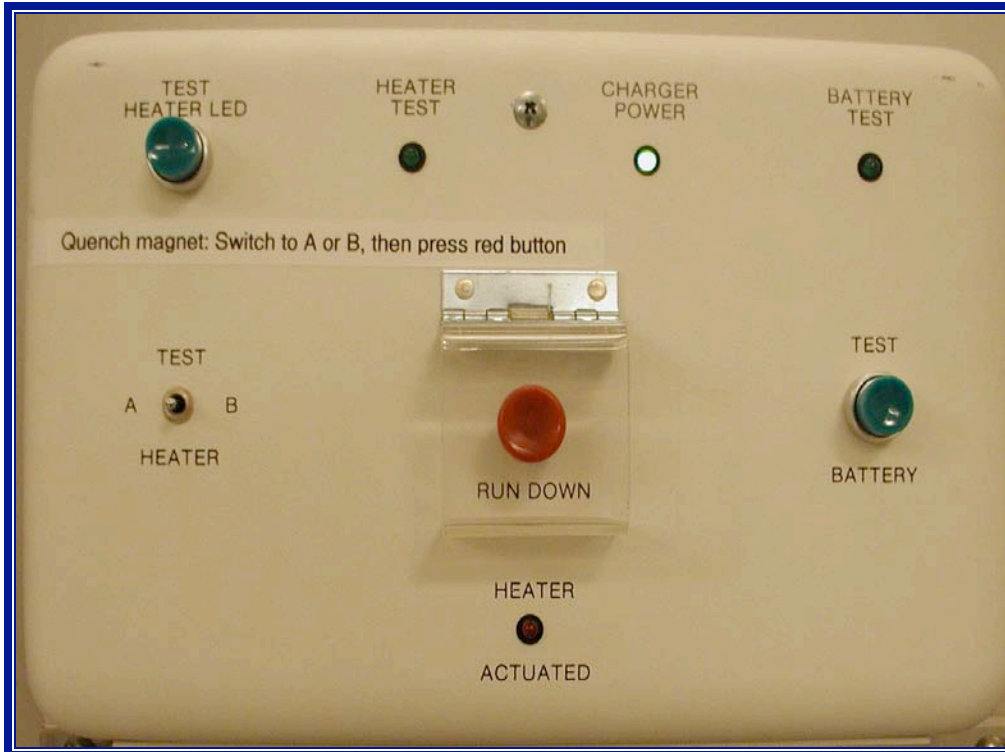

Lucas Center 1.5T Magnet Quench Button

Lucas Center 3.0T Magnet Quench Button